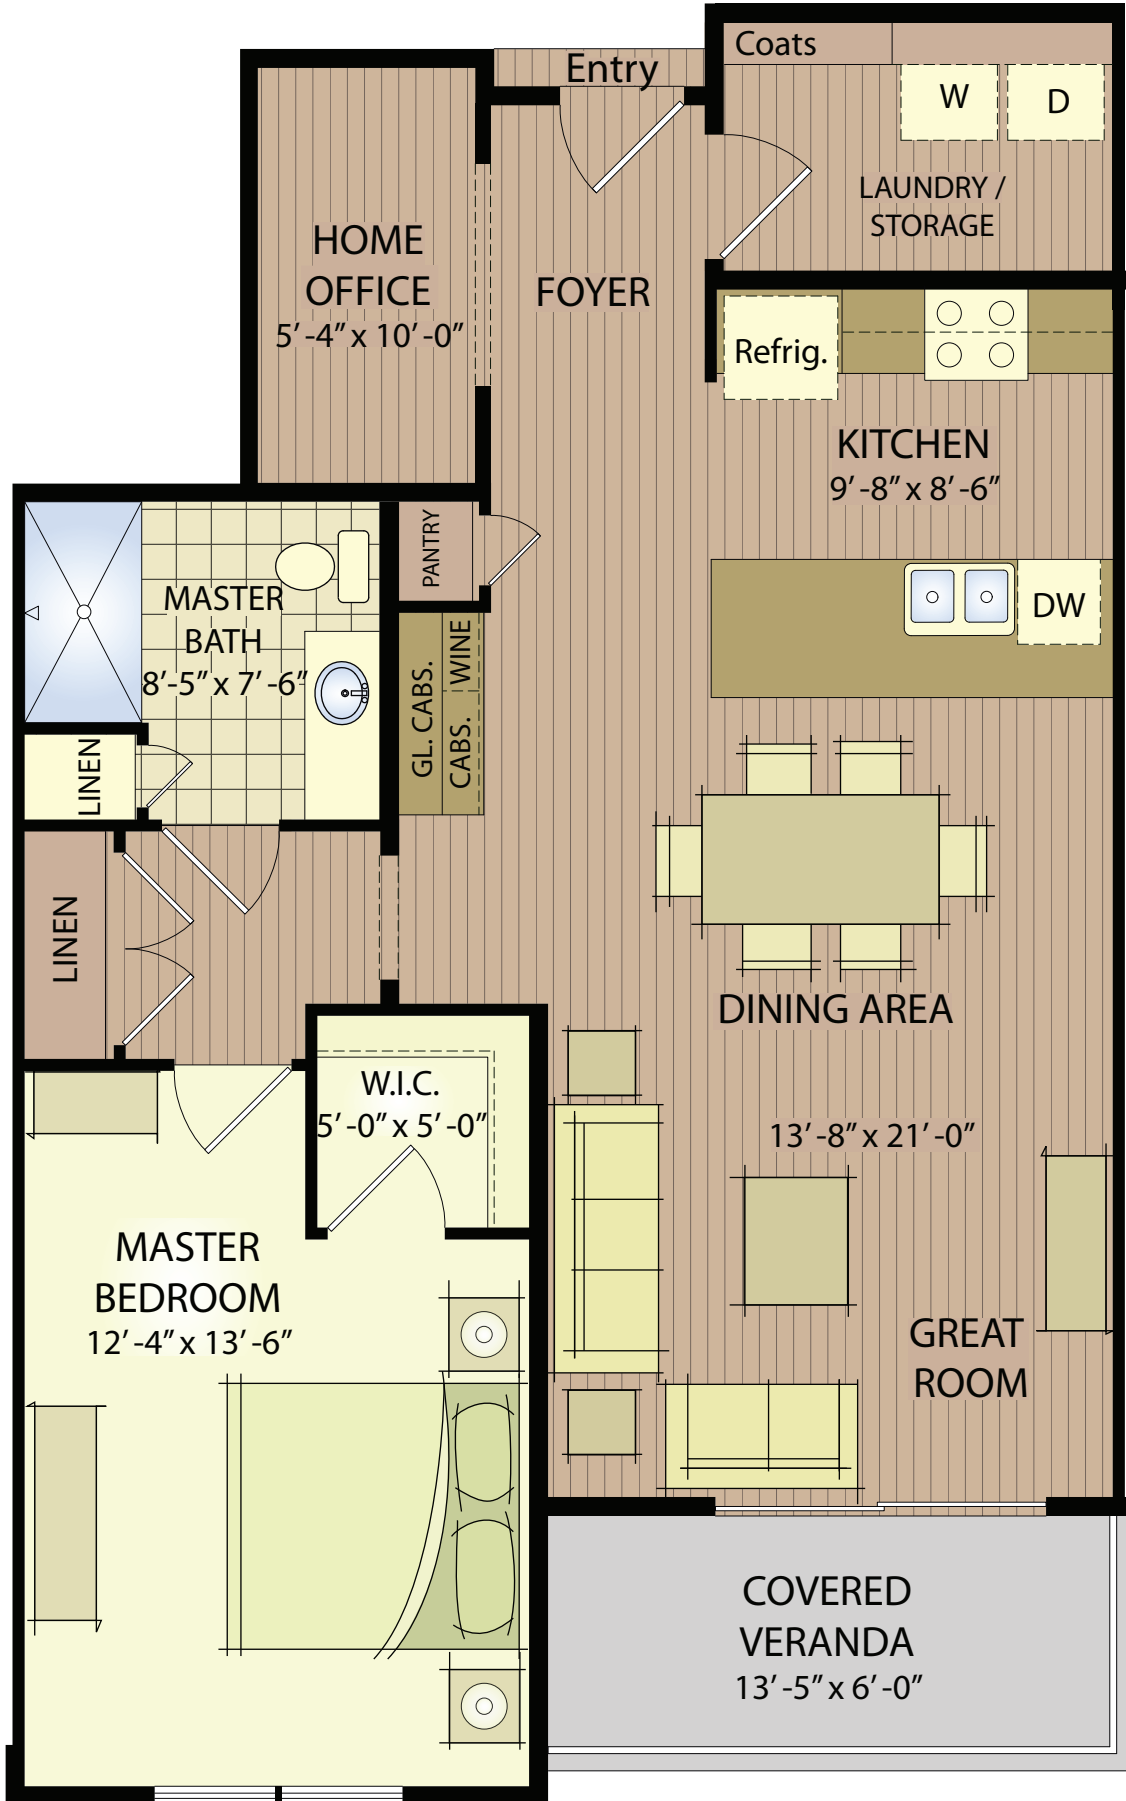

ROCHESTER
INNOVATOR
SERIES

THE ANTHONY, 997 SF

NAMED FOR SUSAN B ANTHONY, WOMEN'S RIGHTS

MAIN FLOOR

997 Sq.Ft